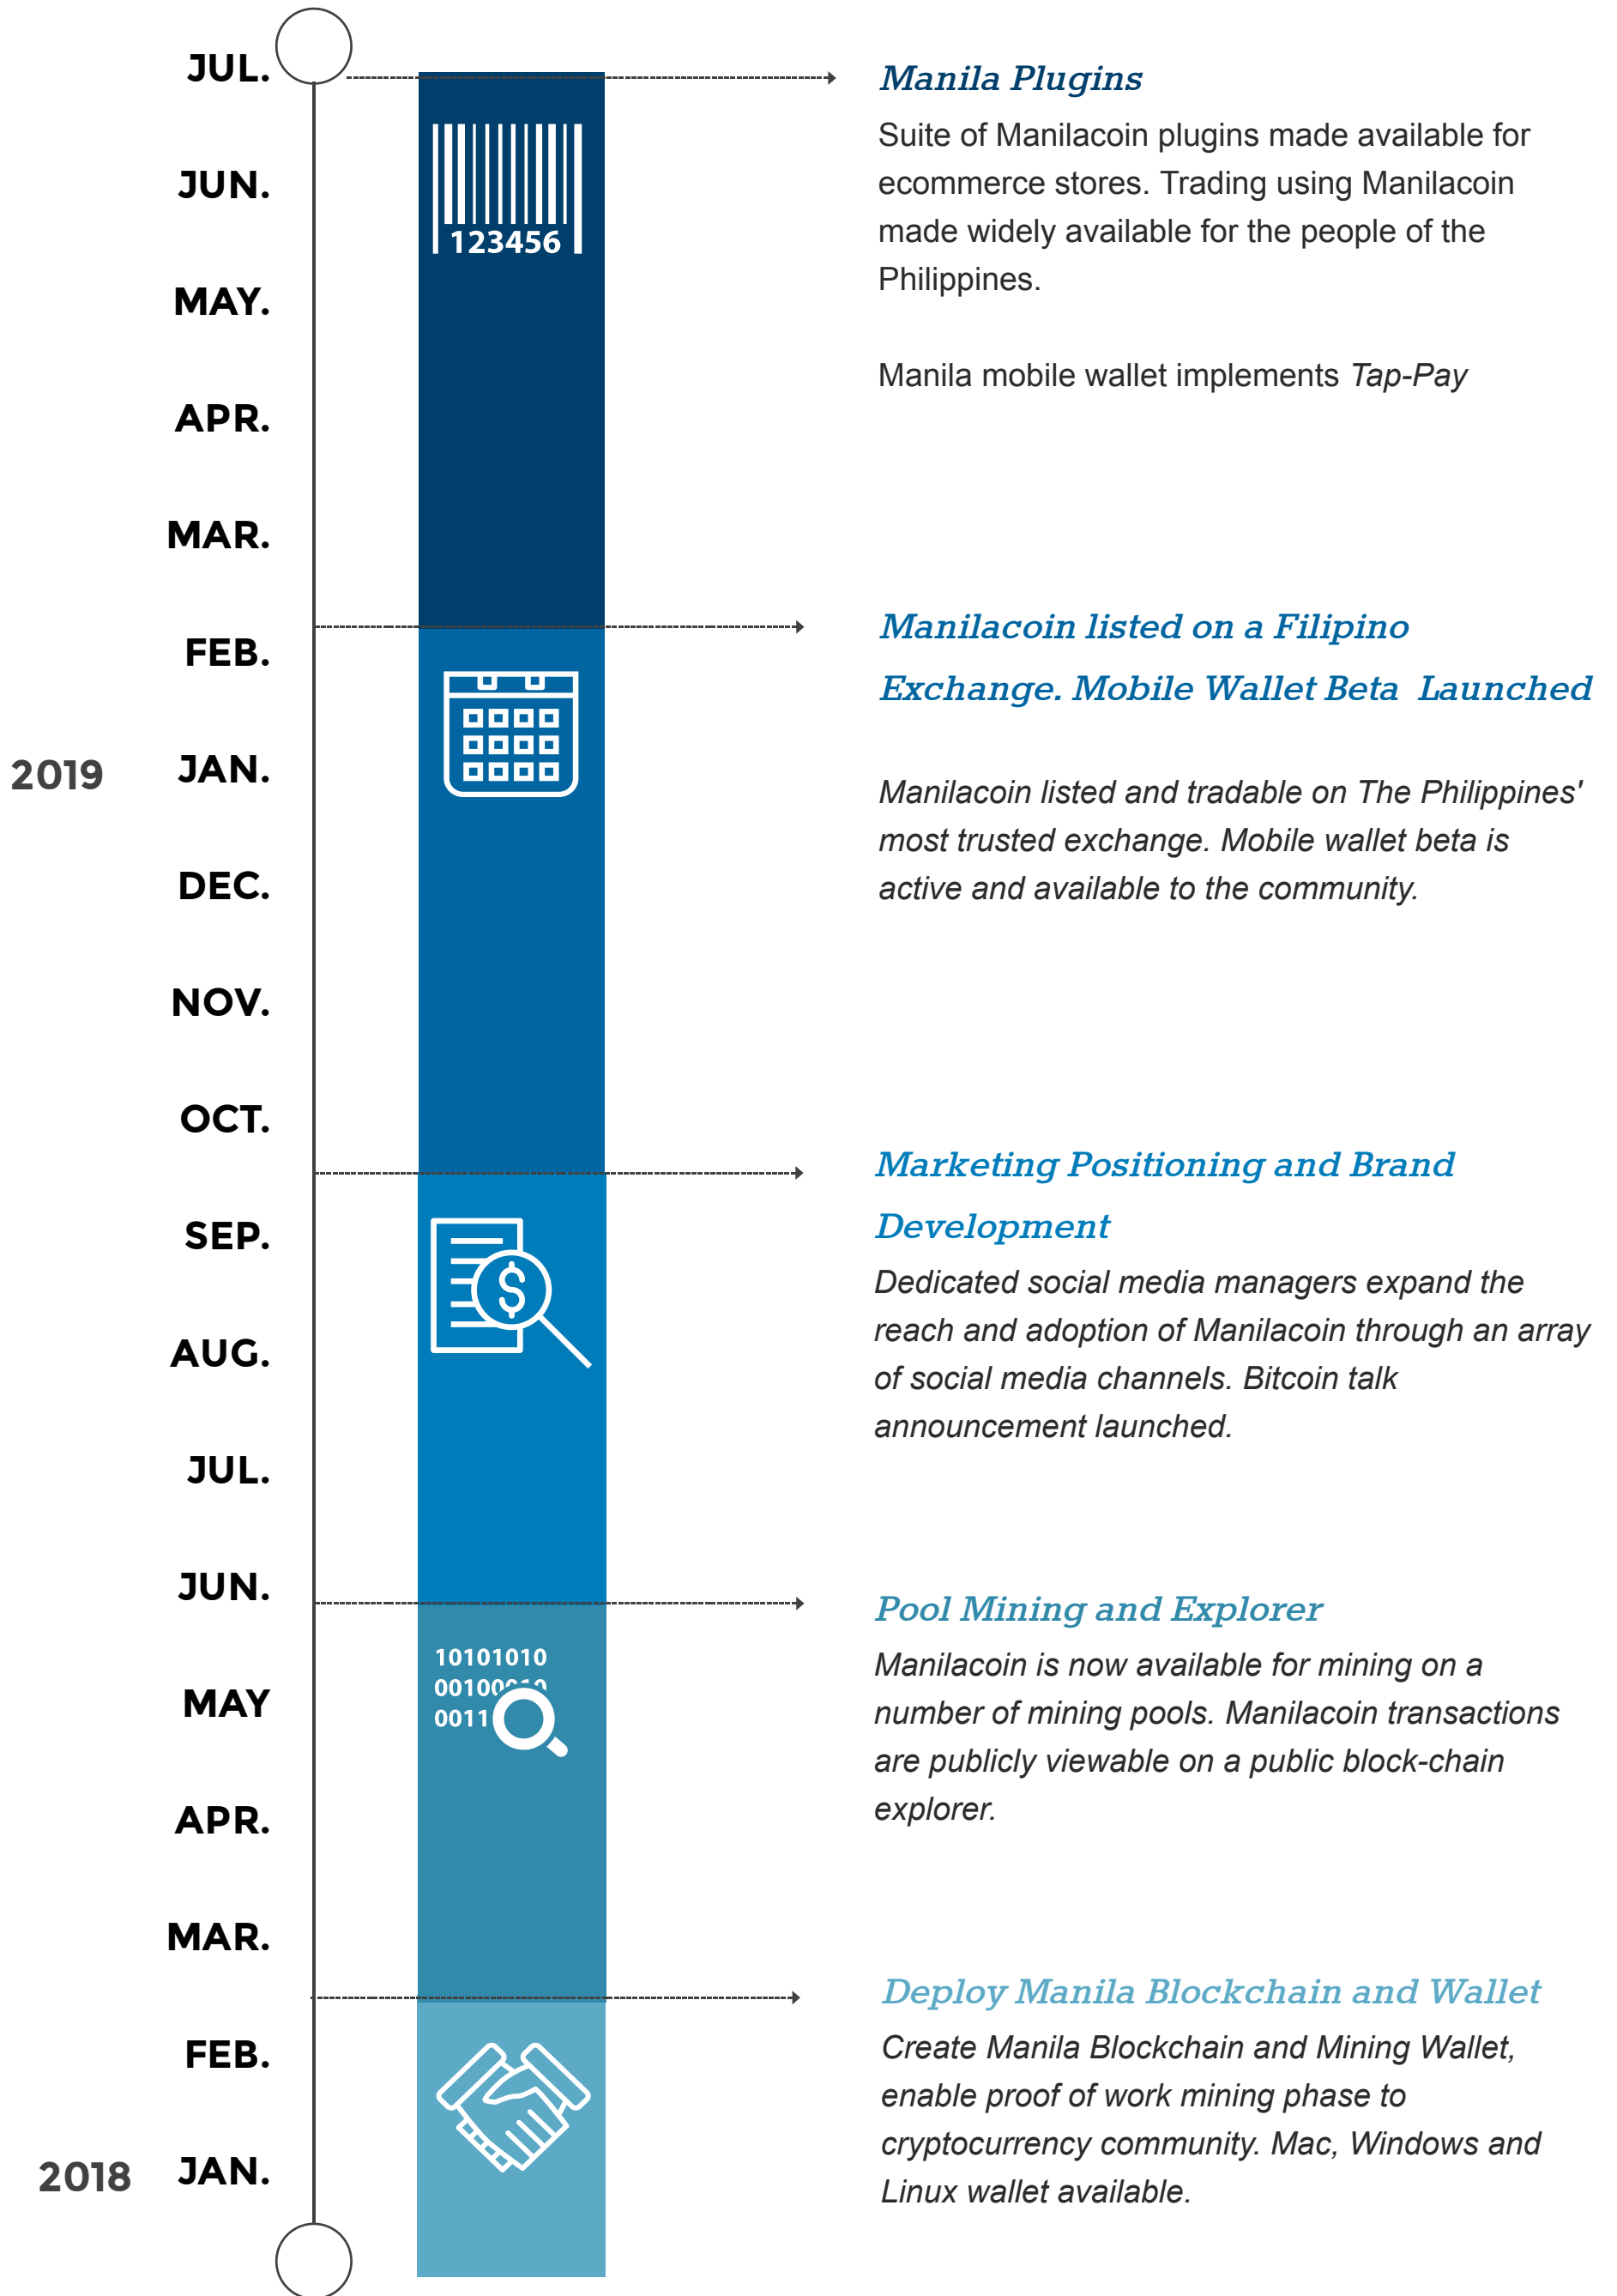

# MANILA ROADMAP

**SOURCES**

<https://Manilacoin.io/Roadmap.pdf>

**CREATED BY**

Online Blockchain PLC